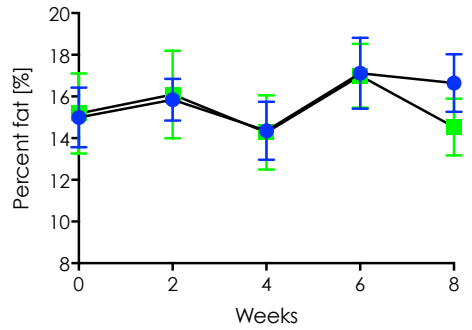

MPD: McMullan5

CC002/Unc vs. CC037/TauUnc: Activity

All have access to activity wheel

MPD: McMullan5

Body weight and composition, food intake: Wheel access vs. no wheel access

CC002/Unc

CC037/TauUnc

MPD: McMullan5

Body weight and composition responses: Wheel access vs. no wheel access

CC002/Unc

CC037/TauUnc