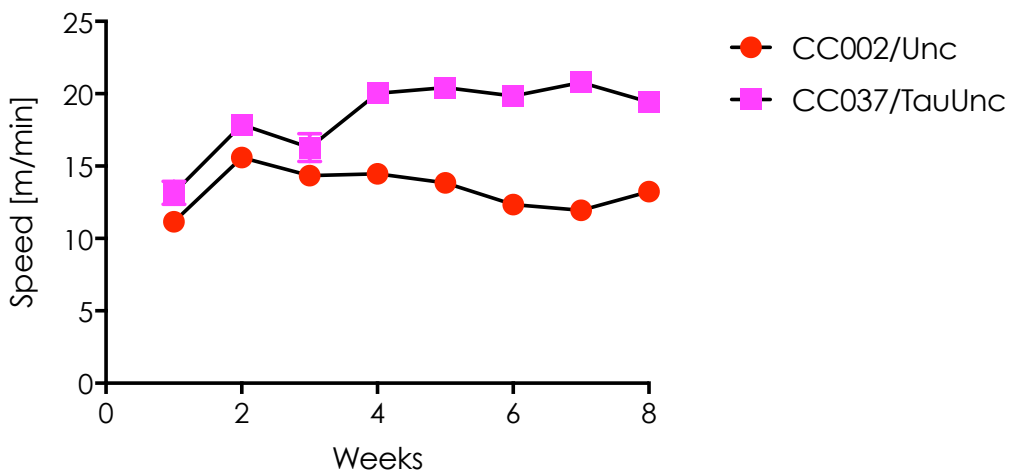

MPD: McMullan5

CC002/Unc vs. CC037/TauUnc: Activity

All have access to activity wheel

MPD: McMullan5

Body weight and composition, food intake: Wheel access vs. no wheel access

CC002/Unc

CC037/TauUnc

MPD: McMullan5

Body weight and composition responses: Wheel access vs. no wheel access

CC002/Unc

CC037/TauUnc