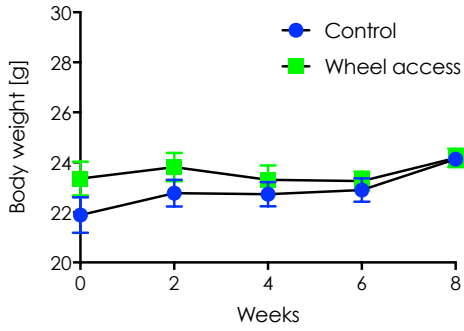

MPD: McMullan5

CC002/Unc vs. CC037/TauUnc: Activity

All have access to activity wheel

MPD: McMullan5

Body weight and composition, food intake: Wheel access vs. no wheel access

CC002/Unc

CC037/TauUnc

MPD: McMullan5

Body weight and composition responses: Wheel access vs. no wheel access

CC002/Unc

CC037/TauUnc