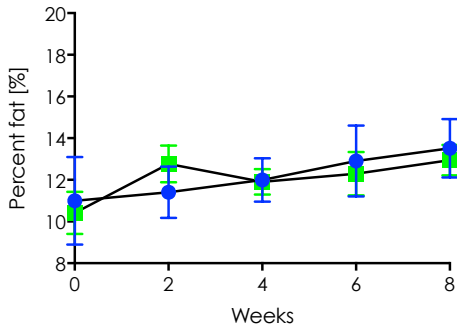

MPD: McMullan5

CC002/Unc vs. CC037/TauUnc: Activity

All have access to activity wheel

MPD: McMullan5

Body weight and composition, food intake: Wheel access vs. no wheel access

CC002/Unc

CC037/TauUnc

MPD: McMullan5

Body weight and composition responses: Wheel access vs. no wheel access

CC002/Unc

CC037/TauUnc