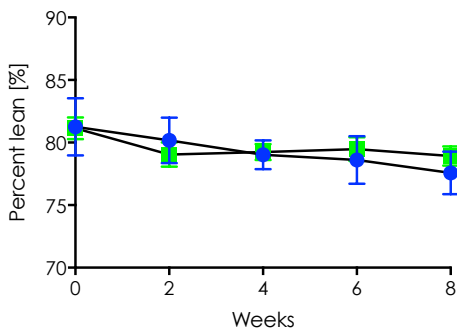

MPD: McMullan5

CC002/Unc vs. CC037/TauUnc: Activity

All have access to activity wheel

MPD: McMullan5

Body weight and composition, food intake: Wheel access vs. no wheel access

CC002/Unc

CC037/TauUnc

MPD: McMullan5

Body weight and composition responses: Wheel access vs. no wheel access

CC002/Unc

CC037/TauUnc