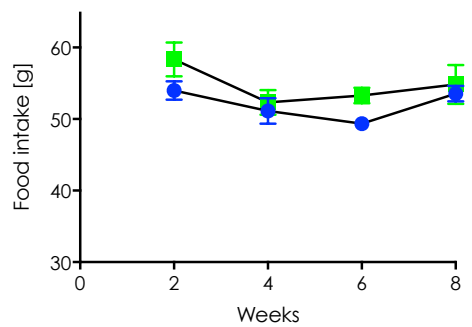

MPD: McMullan5

CC002/Unc vs. CC037/TauUnc: Activity

All have access to activity wheel

MPD: McMullan5

Body weight and composition, food intake: Wheel access vs. no wheel access

CC002/Unc

CC037/TauUnc

MPD: McMullan5

Body weight and composition responses: Wheel access vs. no wheel access

CC002/Unc

CC037/TauUnc