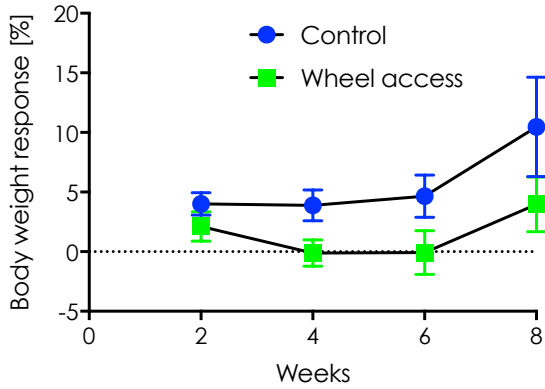

MPD: McMullan5

CC002/Unc vs. CC037/TauUnc: Activity

All have access to activity wheel

MPD: McMullan5

Body weight and composition, food intake: Wheel access vs. no wheel access

CC002/Unc

CC037/TauUnc

MPD: McMullan5

Body weight and composition responses: Wheel access vs. no wheel access

CC002/Unc

CC037/TauUnc