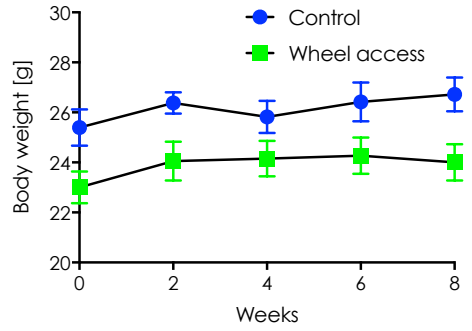

MPD: McMullan5

CC002/Unc vs. CC037/TauUnc: Activity

All have access to activity wheel

MPD: McMullan5

Body weight and composition, food intake: Wheel access vs. no wheel access

CC002/Unc

CC037/TauUnc

MPD: McMullan5

Body weight and composition responses: Wheel access vs. no wheel access

CC002/Unc

CC037/TauUnc