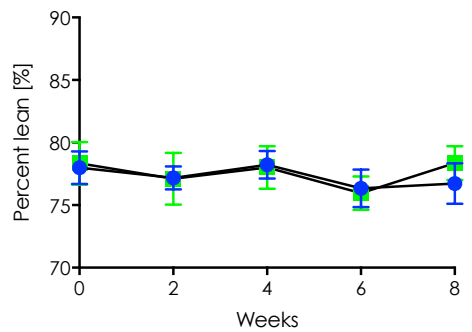

MPD: McMullan5

CC002/Unc vs. CC037/TauUnc: Activity

All have access to activity wheel

MPD: McMullan5

Body weight and composition, food intake: Wheel access vs. no wheel access

CC002/Unc

CC037/TauUnc

MPD: McMullan5

Body weight and composition responses: Wheel access vs. no wheel access

CC002/Unc

CC037/TauUnc